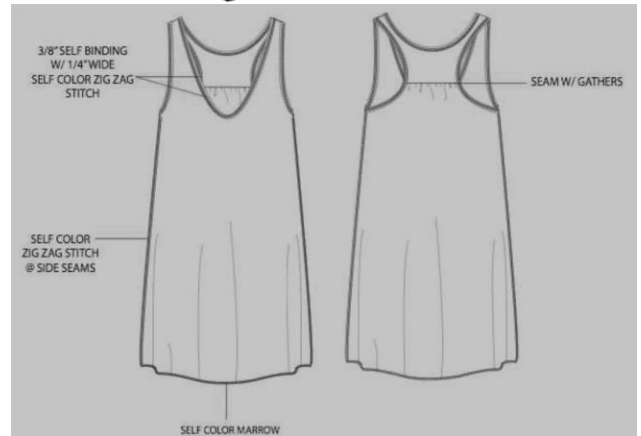

PLEASE NOTE THAT IMAGES ARE NOT EXACT AND ARE ONLY TO GIVE A GENERAL IDEA OF WHAT ITEM WILL LOOK LIKE. COLOR, SIZE AND THE PLACEMENT OF ARTWORK MAY BE DIFFERENT. ITEMS ARE NON RETURNABLEN AND NON-EXCHANGEABLE

ROYAL BLUE LOOSE RACERBACK TANK WITH A LINE BODING AND SHEERING AT RACERBACK SEAM.

METALLIC SILVER SCREENPRINT

JERSEY FABRIC-POLYESTER/COTTON MIS

ADULT S-XL-YOUTH SIZES NOT AVAILABLE- SEE PAGE 5 FOR YOUTH STYLE IN THIS DESIGN

PRICE: $20.00

ADULT SIZING CHART FOR FLOWY TANK (IN INCHES)				
SIZE	ADULT S	ADULT M	ADULT L	ADULT XL
BUST	31-33	34-36	37-39	39-41
REGULAR SIZE	0-4	4-8	8-10	10-12